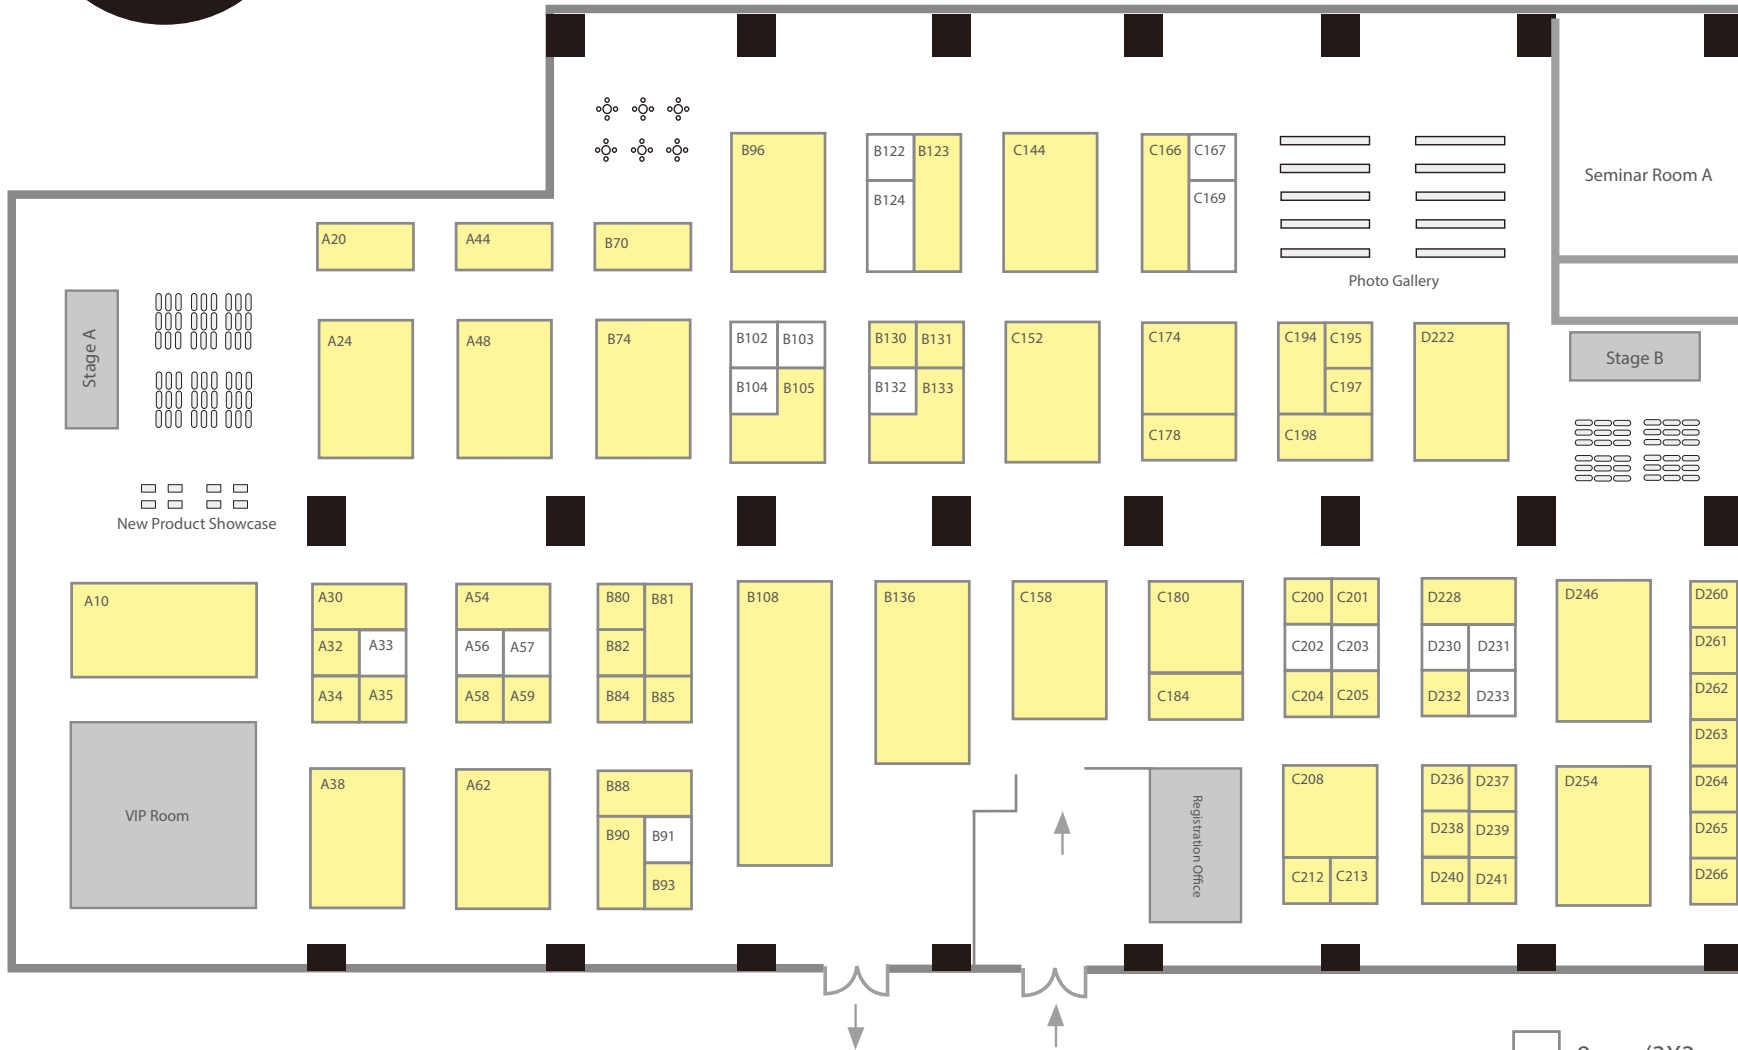

DRT SHOW Taiwan  
 29 - 31 May 2020  
 Taipei Flora Expo Centre  
 Taiwan (R.O.C)

 9sqm (3X3 meter Booth)  
 Booked